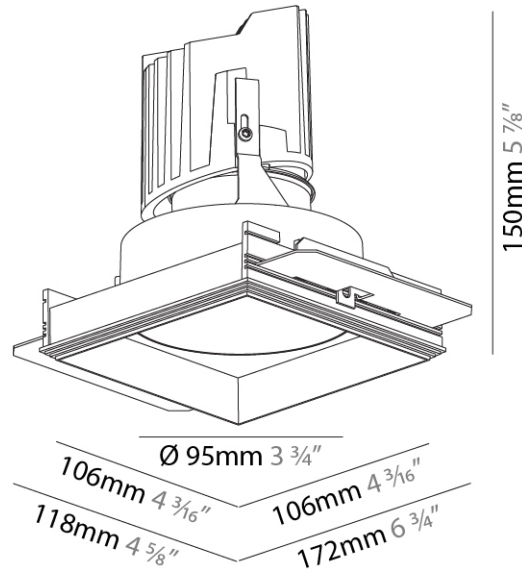

Shape: Square
Diameter (mm): 95
Diameter (in): 3 3/4
Length (mm): 106
Length (in): 4 3/16
Width (mm): 106
Width (in): 4 3/16
Depth (mm): 150
Depth (in): 5 7/8

Ceiling Thickness (mm): 10 / 12.5 / 15 / 25
Ceiling Thickness (in): 3/8 or 1/2 or 9/16 or 1

Min. Recessing Depth (mm): 170
Min. Recessing Depth (in): 6 11/16
Light Distribution: Downlight

Weight (kg): 0.705
Weight (lbs): 1.55

Fixture Finish: SSR / BKV / CWI / CRY / HAB / LAG / UFT / ITA / RUA / RUR / MIC / FTG / MYG / TWT / LOD / PUS / FRO / FUP / KIA / POP / BLS / SPG / MEY / GOH / GUM / CHC / COM / ABZ / JAG / OBR / MOS / ROR

Fixture Material: Aluminum Die Cast
Cut-out Measurements: 120mm / 4 3/4" x 120mm / 4 3/4"
Upon Request: Unique Ceiling Thickness

ELECTRICAL

Lamp Type: LED (Zhaga Standard)
Input Wattage (W): 15.5
Total Output Wattage (W): 14.5
Dimming: Tri-Mode (Non-Dimming and Phase Dimming (120Vac only) and 0-10V Dimming)

Driver Included: No
Driver Location: Recessed Housing
Driver Type: Constant Current - Universal
Driver Class: Class 2
Housing: See components
Input Voltage (V): 120 - 277
Constant Current (MA): 500

LED

Number of LEDs: 1
Color Temperature (°K): 2700 / 3000 / 3500 / 4000
Max. Delivered Lumen (lm): 940 / 980 / 1029 / 1050
Nominal Lumen (lm): 1386 / 1438 / 1511 / 1542
CRI: >90 CRI
Efficiency (%): 87.9 / 88.4 / 87.9
Lamp Life (hrs): 50000

Upon Request: RGB-W Tunable White Special Color Temperature Special LED

OPTICAL

Reflector*: 20 / 40 / 60
Upon Request: Special Beam Angles

RATINGS AND CERTIFICATIONS
© 2024 Zaneen Lighting, Inc. 188-3382, F 416-247-9319, www.zaneen.com

Available for international specifications by adding "INT" at the end of the existing Model #. For assistance on 'custom' specifications, contact zteam@zaneen.com. In a constant effort to supply the best product, we reserve the right to change specifications or materials without notice. The most recent specification sheets are found at zaneen.com
IP rating: IP20