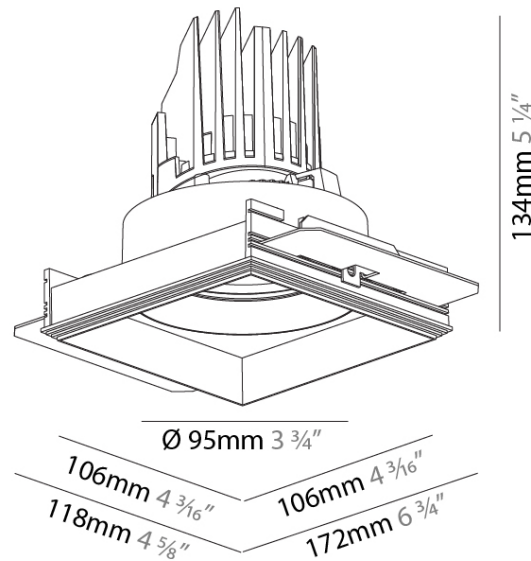

ELECTRICAL

Lamp Type: LED (Zhaga Standard)
Input Wattage (W): 13.2 (2700K) / 16.5
Total Output Wattage (W): 12 (2700K) / 15
Dimming: Tri-Mode (Non-Dimming and Phase Dimming (120Vac only) and 0-10V Dimming)
Driver Included: No
Driver Location: Recessed Housing
Driver Type: Constant Current - Universal
Driver Class: Class 2
Housing: See components
Input Voltage (V): 120 - 277
Constant Current (MA): 350

LED

Number of LEDs: 1
Color Temperature (°K): 2700 / 3000 / 3500 / 4000
Max. Delivered Lumen (lm): 850 / 950 / 1019 / 1040
Nominal Lumen (lm): 960 / 1070 / 1156 / 1180
CRI: >90 CRI
Efficiency (%): 88.5
Lamp Life (hrs): 50000
Upon Request: RGB-W Tunable White Special Color Temperature Special LED

OPTICAL

Reflector: 10
Adjustability: Rotational 355°; Tilt 30°
Upon Request: Special Beam Angles

RATINGS AND CERTIFICATIONS

Zaneen Lighting Inc. © 2024, T 1-800-380-3382, F 416-247-9319, www.zaneen.com

Available for international specifications by adding "INT" at the end of the existing Model #. For assistance on 'custom' specifications, contact zteam@zaneen.com. In a constant effort to supply the best product, we reserve the right to change specifications or materials without notice. The most recent specification sheets are found at zaneen.com
IP rating: IP20