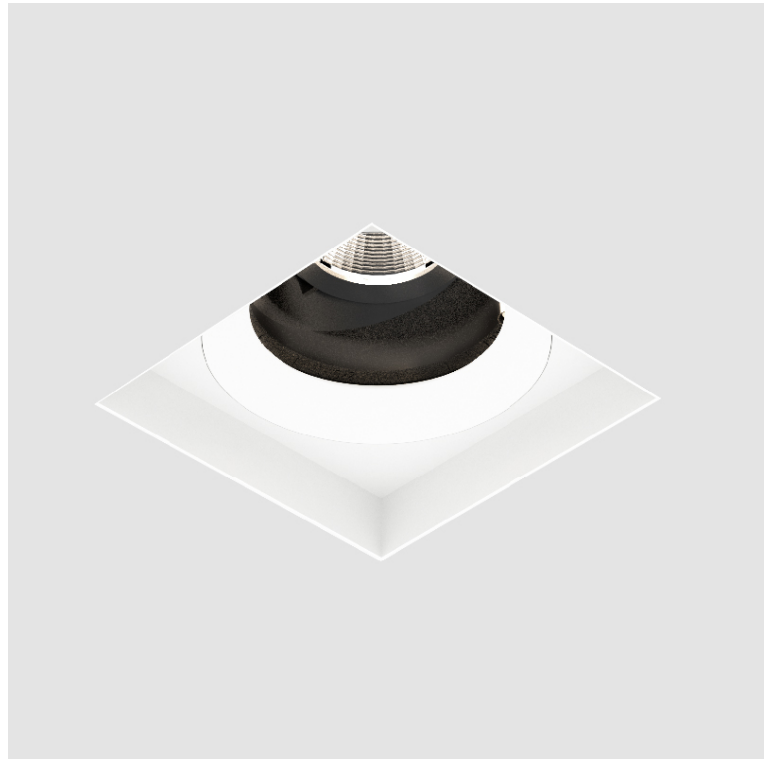

ELECTRICAL

Lamp Type: LED (Zhaga Standard)
Input Wattage (W): 13.2 (2700K) / 16.5
Total Output Wattage (W): 12 (2700K) / 15
Dimming: Tri-Mode (Non-Dimming and Phase Dimming (120Vac only) and 0-10V Dimming)
Driver Included: No
Driver Location: Recessed Housing
Driver Type: Constant Current - Universal
Driver Class: Class 2
Housing: See components
Input Voltage (V): 120 - 277
Constant Current (MA): 350

LED

Number of LEDs: 1
Color Temperature (°K): 2700 / 3000 / 3500 / 4000
Max. Delivered Lumen (lm): 850 / 950 / 1019 / 1040
Nominal Lumen (lm): 960 / 1070 / 1156 / 1180
CRI: >90 CRI
Efficiency (%): 88.5
Lamp Life (hrs): 50000
Upon Request: RGB-W Tunable White Special Color Temperature Special LED

OPTICAL

Reflector: 10
Adjustability: Rotational 355°; Tilt 30°
Upon Request: Special Beam Angles

RATINGS AND CERTIFICATIONS

Zaneen Lighting Inc. © 2024, T 1-800-380-3382, F 416-247-9319, www.zaneen.com

Available for international specifications by adding "INT" at the end of the existing Model #. For assistance on 'custom' specifications, contact zteam@zaneen.com. In a constant effort to supply the best product, we reserve the right to change specifications or materials without notice. The most recent specification sheets are found at zaneen.com
IP rating: IP20