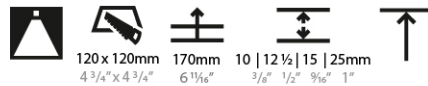

Shape: Square
Diameter (mm): 95
Diameter (in): 3 3/4
Length (mm): 106
Length (in): 4 3/16
Width (mm): 106
Width (in): 4 3/16
Depth (mm): 150
Depth (in): 5 7/8

Ceiling Thickness (mm): 10 / 12.5 / 15 / 25
Ceiling Thickness (in): 3/8 or 1/2 or 9/16 or 1

Min. Recessing Depth (mm): 170
Min. Recessing Depth (in): 6 11/16
Light Distribution: Downlight

Weight (kg): 0.705
Weight (lbs): 1.55

Fixture Finish: SSR / BKV / CWI / CRY / HAB / LAG / UFT / ITA / RUA / RUR / MIC / FTG / MYG / TWT / LOD / PUS / FRO / FUP / KIA / POP / BLS / SPG / MEY / GOH / GUM / CHC / COM / ABZ / JAG / OBR / MOS / ROR

Fixture Material: Aluminum Die Cast
Cut-out Measurements: 120mm / 4 3/4" x 120mm / 4 3/4"
Upon Request: Unique Ceiling Thickness

ELECTRICAL

Lamp Type: LED (Zhaga Standard)
Input Wattage (W): 15.5
Total Output Wattage (W): 14.5
Dimming: Tri-Mode (Non-Dimming and Phase Dimming (120Vac only) and 0-10V Dimming)

Driver Included: No
Driver Location: Recessed Housing
Driver Type: Constant Current - Universal
Driver Class: Class 2
Housing: See components
Input Voltage (V): 120 - 277
Constant Current (MA): 500

LED

Number of LEDs: 1
Color Temperature (°K): 2700 / 3000 / 3500 / 4000
Max. Delivered Lumen (lm): 940 / 980 / 1029 / 1050
Nominal Lumen (lm): 1386 / 1438 / 1511 / 1542
CRI: >90 CRI
Efficiency (%): 87.9 / 88.4 / 87.9
Lamp Life (hrs): 50000

Upon Request: RGB-W Tunable White Special Color Temperature Special LED

OPTICAL

Reflector*: 20 / 40 / 60
Upon Request: Special Beam Angles

RATINGS AND CERTIFICATIONS
© 2024 Zaneen Lighting, Inc. 188-3382, F 416-247-9319, www.zaneen.com

Available for international specifications by adding "INT" at the end of the existing Model #. For assistance on 'custom' specifications, contact zteam@zaneen.com. In a constant effort to supply the best product, we reserve the right to change specifications or materials without notice. The most recent specification sheets are found at zaneen.com
IP rating: IP20