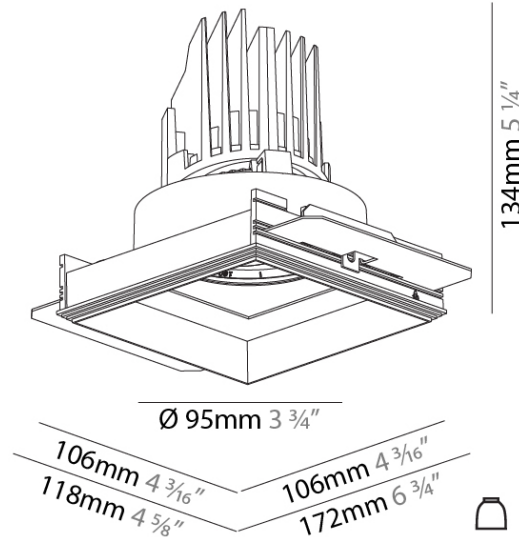

ELECTRICAL

Lamp Type: LED (Zhaga Standard)
Input Wattage (W): 15.5
Total Output Wattage (W): 14.5
Dimming: Tri-Mode (Non-Dimming and Phase Dimming (120Vac only) and 0-10V Dimming)
Driver Included: No
Driver Location: Recessed Housing
Driver Type: Constant Current - Universal
Driver Class: Class 2
Housing: See components
Input Voltage (V): 120 - 277
Constant Current (MA): 500

LED

Number of LEDs: 1
[Color Temperature (°K): 2700 / 3000 / 3500 / 4000](#)
Max. Delivered Lumen (lm): 940 / 980 / 1029 / 1050
Nominal Lumen (lm): 1386 / 1438 / 1511 / 1542
CRI: >90 CRI
Efficiency (%): 87.9 / 88.4 / 87.9
Lamp Life (hrs): 50000
Upon Request: RGB-W Tunable White Special Color Temperature Special LED

OPTICAL

[Reflector°: 20 / 40 / 60](#)
Adjustability: Rotational 355°; Tilt 30°
Upon Request: Special Beam Angles

Available for international specifications by adding "INT" at the end of the existing Model #. For assistance on 'custom' specifications, contact zteam@zaneen.com. In a constant effort to supply the best product, we reserve the right to change specifications or materials without notice. The most recent specification sheets are found at zaneen.com

IP rating: IP20